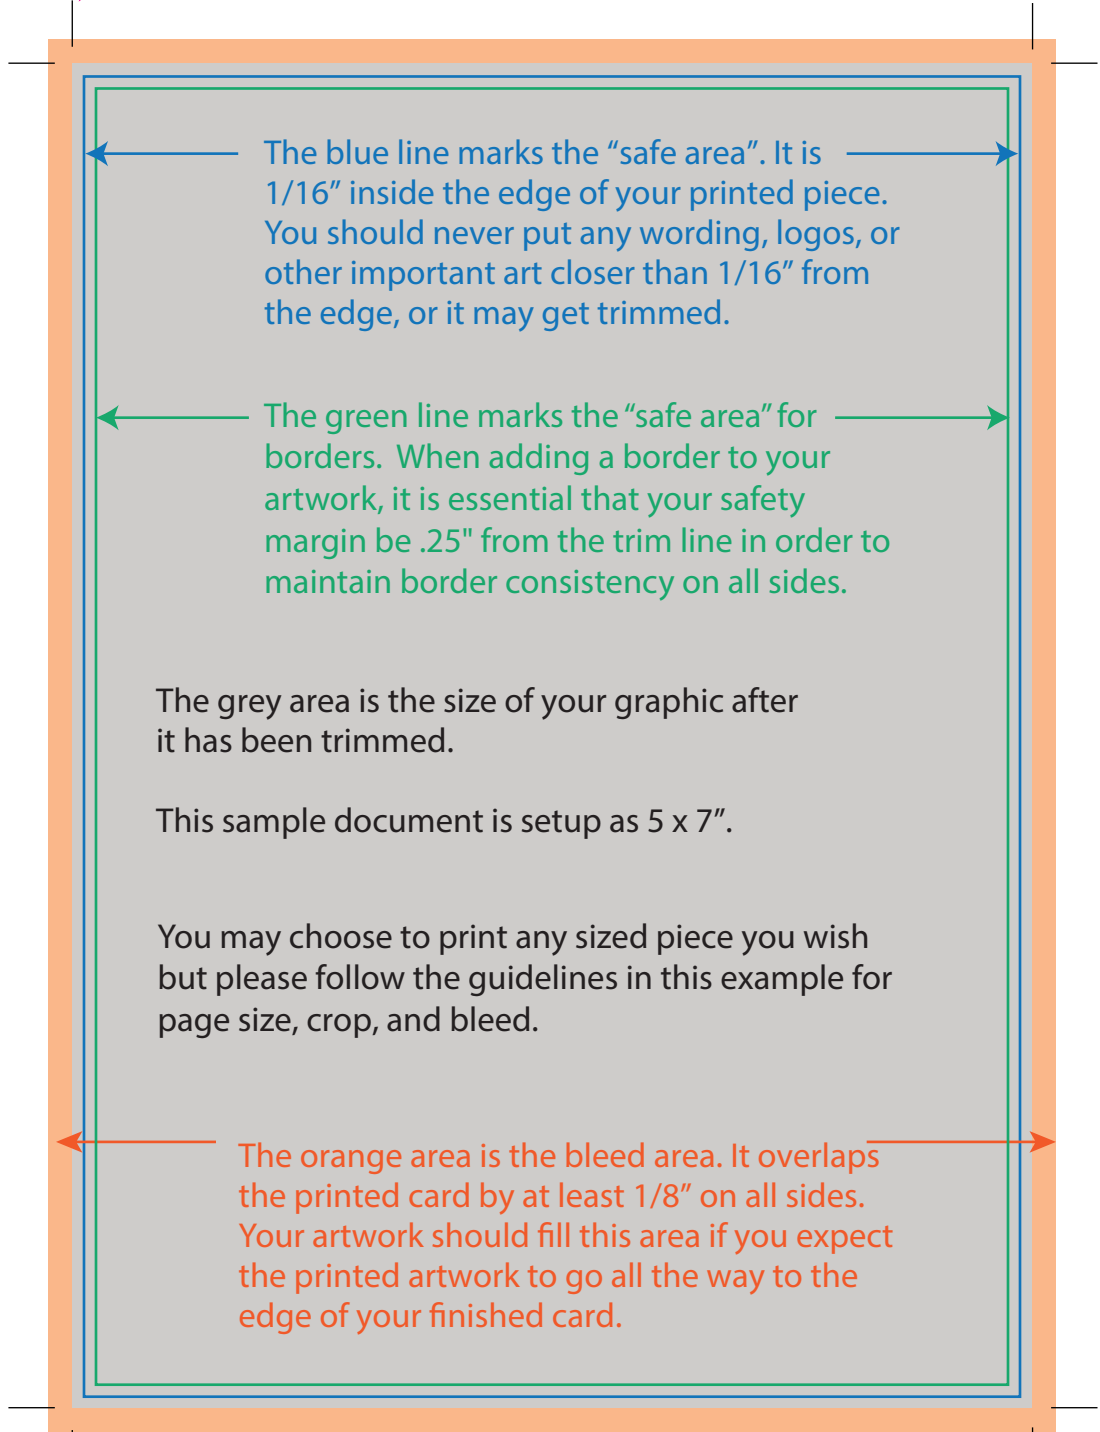

Please do not put a black box on your artwork to show the edge of your card. Instead, put crop marks on all four corners.

If your software does not do this for you, make your document page size large enough to make room for crop marks and bleed.