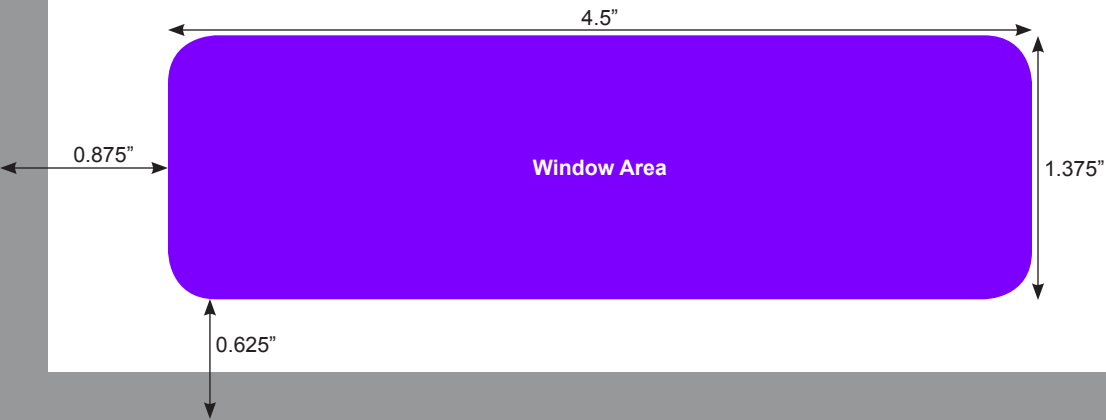

Smartpress
950 Lake Drive
Chanhassen, MN 55317

#10 STANDARD POLY WINDOW ENVELOPE

Finished Product Size: 9.5" wide by 4.125" high

Postage Area

(if using a stamp, Return Address is required)

SAFE MARGIN - Your file needs to include a 0.25" safe margin necessary for production. Safe margin is the area around the edge of the sheet. We are unable to print all the way to the edge of the envelope. Please ensure that there is no art inside of the safe margin for the envelope products.